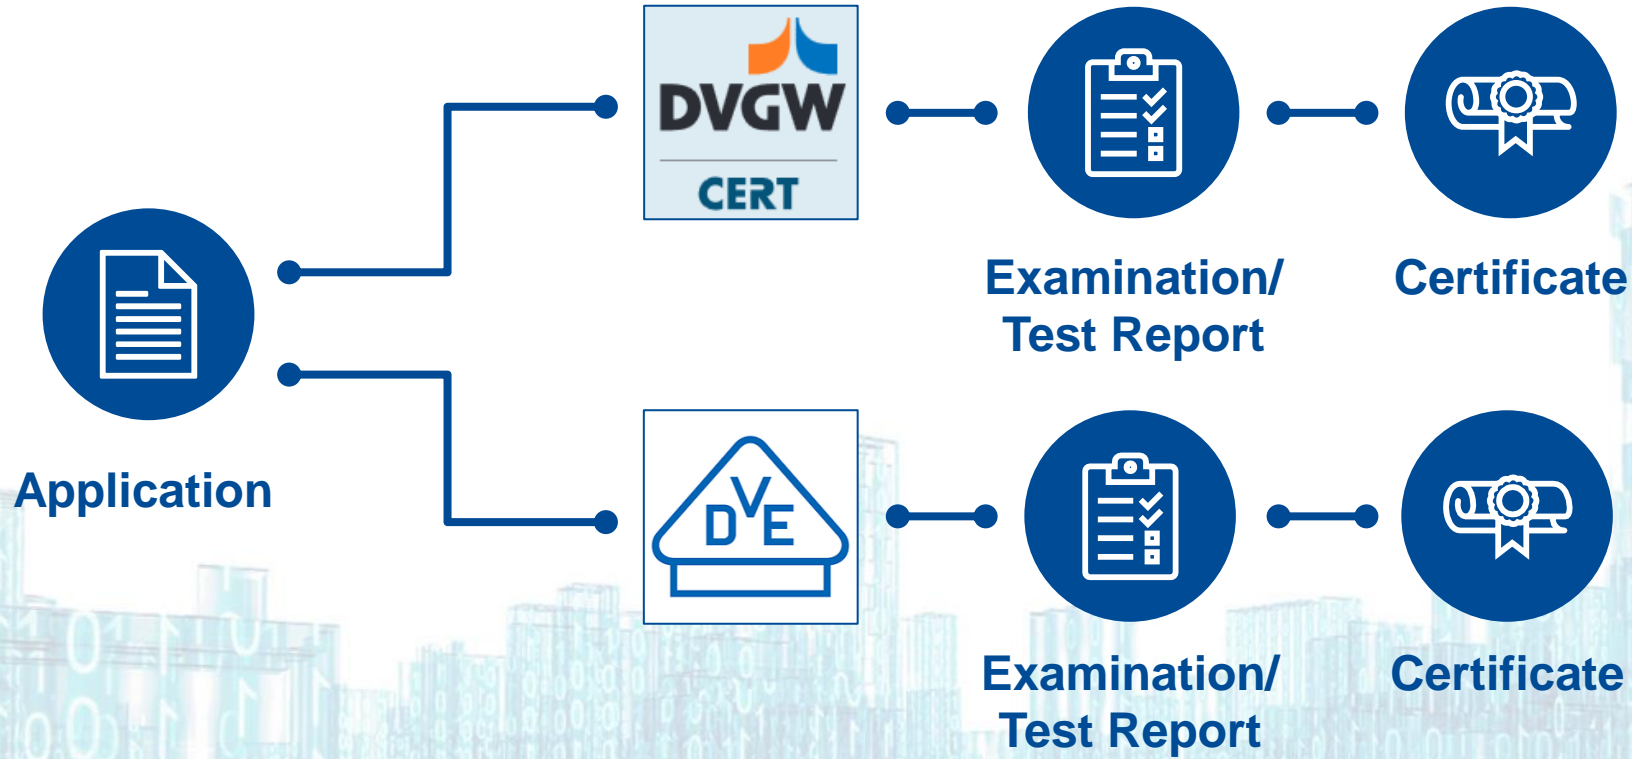

The OMS Certification Process